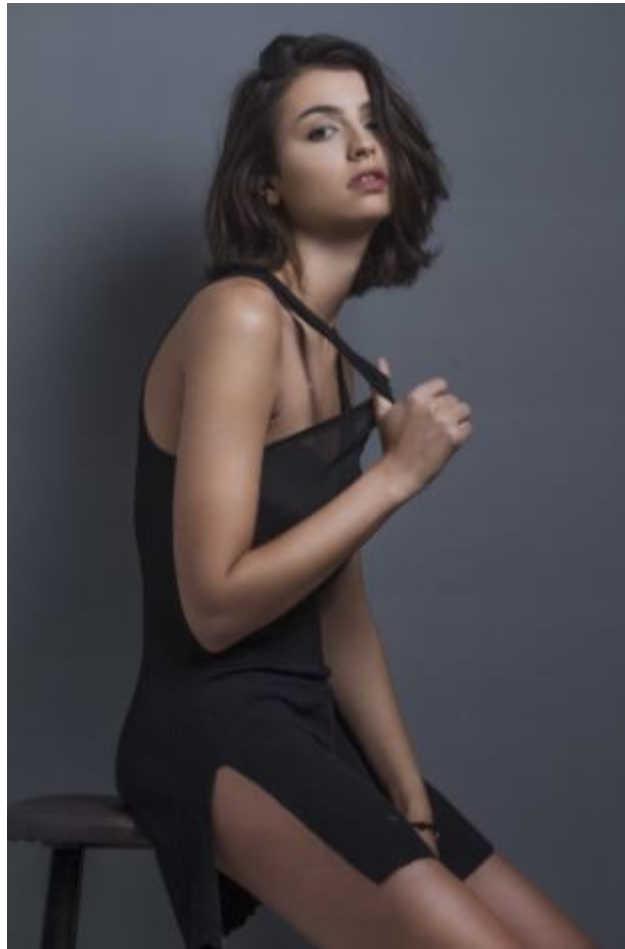

PRIVILEGE

MODEL AGENCY

JEHANNE B

Height: 177cm / 5' 9½" Bust: 85cm / 33½" C Waist: 64cm 25" Hips: 90cm / 35½" Shoes: 40EU / 9US / 7UK Hair: Dark brown Eyes: Brown

PRIVILEGE

MODEL AGENCY

JEHANNE B

Height: 177cm / 5' 9½" Bust: 85cm / 33½" C Waist: 64cm 25" Hips: 90cm / 35½" Shoes: 40EU / 9US / 7UK Hair: Dark brown Eyes: Brown

PRIVILEGE

MODEL AGENCY

JEHANNE B

Height: 177cm / 5' 9½" Bust: 85cm / 33½" C Waist: 64cm 25" Hips: 90cm / 35½" Shoes: 40EU / 9US / 7UK Hair: Dark brown Eyes: Brown