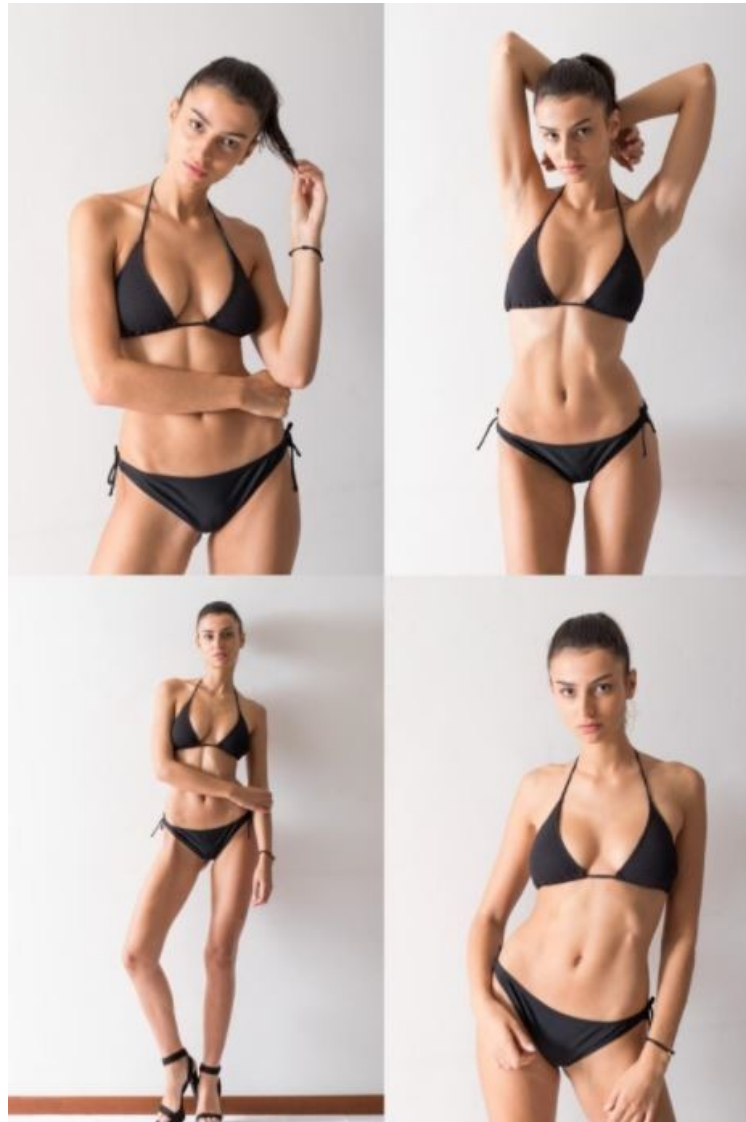

PRIVILEGE

MODEL AGENCY

JEHANNE B

Height: 177cm / 5' 9½" Bust: 85cm / 33½" C Waist: 64cm 25" Hips: 90cm / 35½" Shoes: 40EU / 9US / 7UK Hair: Dark brown Eyes: Brown

PRIVILEGE

MODEL AGENCY

JEHANNE B

Height: 177cm / 5' 9½" Bust: 85cm / 33½" C Waist: 64cm 25" Hips: 90cm / 35½" Shoes: 40EU / 9US / 7UK Hair: Dark brown Eyes: Brown

PRIVILEGE

MODEL AGENCY

JEHANNE B

Height: 177cm / 5' 9½" Bust: 85cm / 33½" C Waist: 64cm 25" Hips: 90cm / 35½" Shoes: 40EU / 9US / 7UK Hair: Dark brown Eyes: Brown