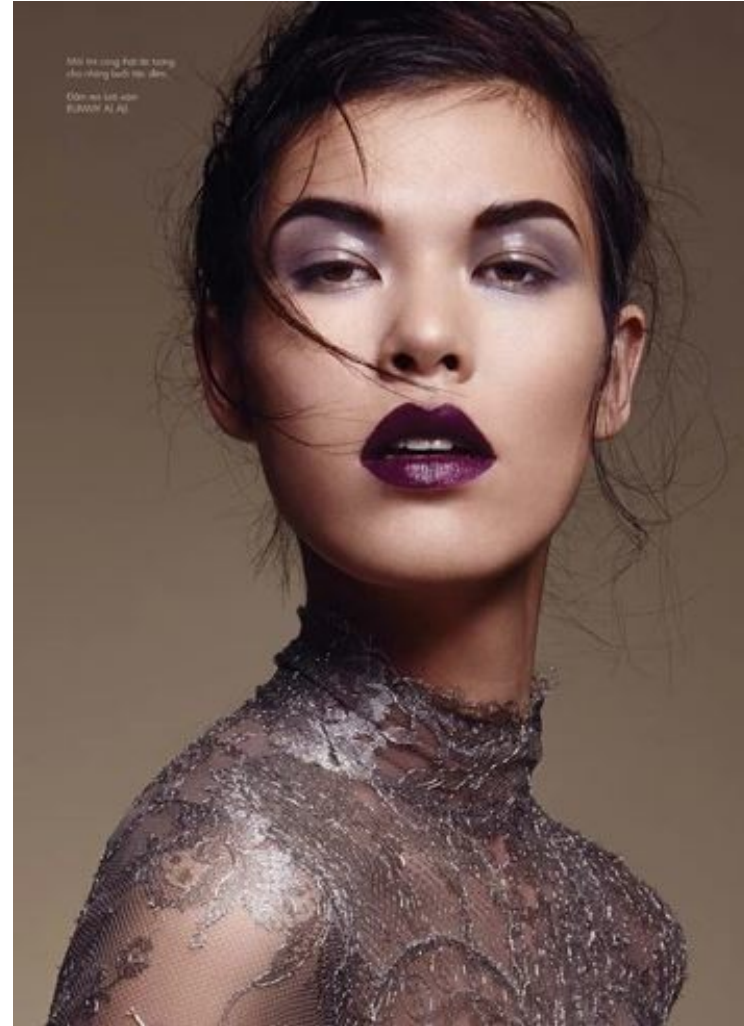

PRIVILEGE MODEL AGENCY

DIVA S

Height: 179cm / 5' 10½"   Bust: 83cm / 32½"   Waist: 60cm 23½"   Hips: 90cm / 35½"   Shoes: 38.5 EU / 7½ US / 5½ UK   Hair: Black   Eyes: Brown