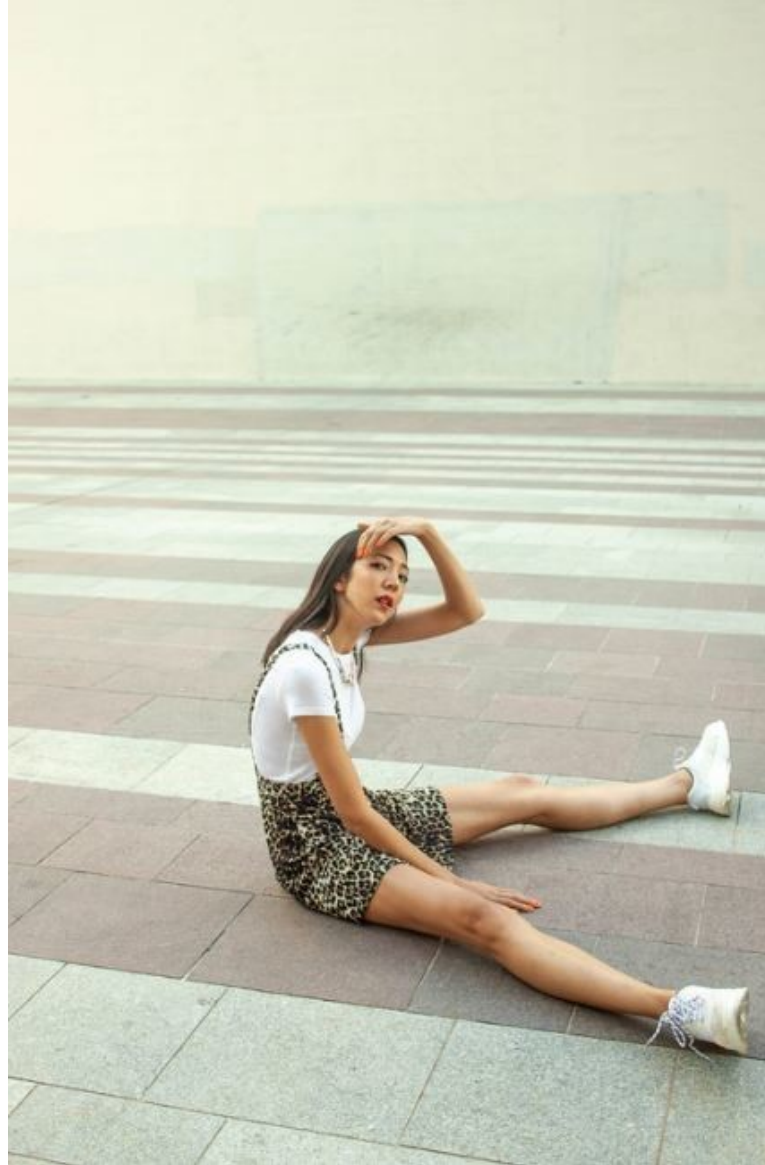

PRIVILEGE

MODEL AGENCY

CHRISTELLE B

Height: 178cm / 5' 10" Bust: 86cm / 34" B Waist: 70cm 27½" Hips: 90cm / 35½" Shoes: 39 EU / 8 US / 6 UK Hair: Black Eyes: Brown

PRIVILEGE

MODEL AGENCY

CHRISTELLE B

Height: 178cm / 5' 10" Bust: 86cm / 34" B Waist: 70cm 27½" Hips: 90cm / 35½" Shoes: 39 EU / 8 US / 6 UK Hair: Black Eyes: Brown

PRIVILEGE

MODEL AGENCY

CHRISTELLE B

Height: 178cm / 5' 10" Bust: 86cm / 34" B Waist: 70cm 27½" Hips: 90cm / 35½" Shoes: 39 EU / 8 US / 6 UK Hair: Black Eyes: Brown