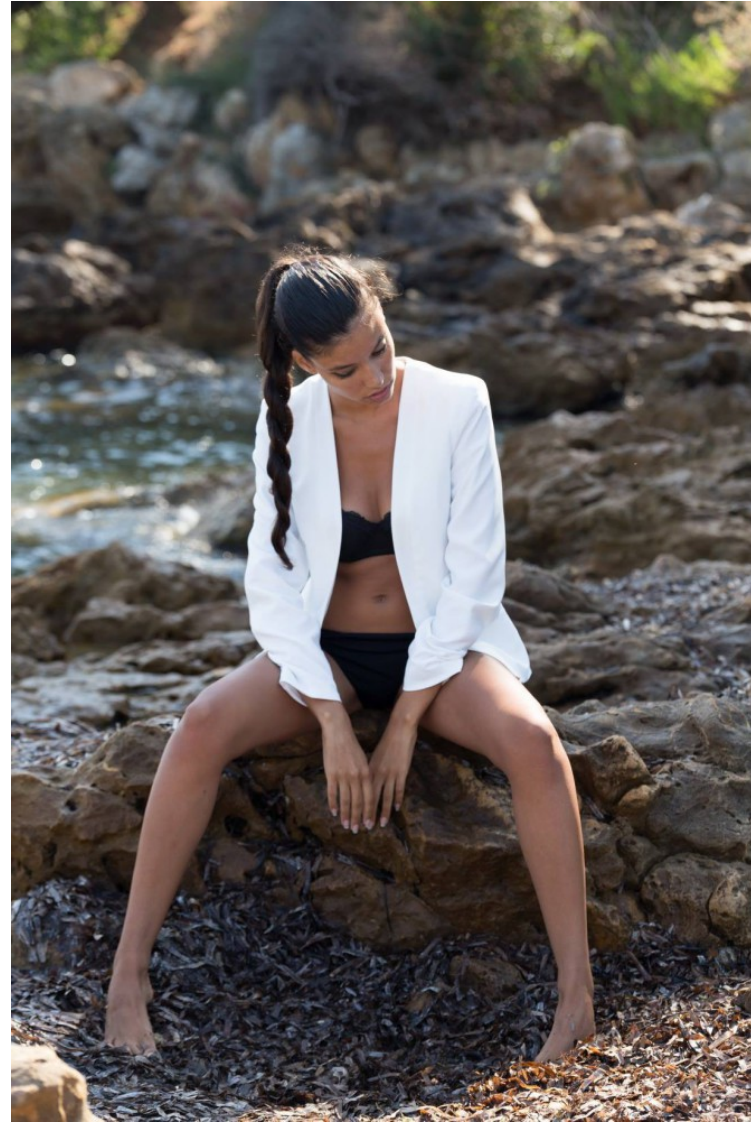

PRIVILEGE

MODEL AGENCY

MIRIAM N

Height: 162cm / 5' 4" Bust: 85cm / 33½" Waist: 64cm 25" Hips: 79cm / 31" Shoes: 37 EU / 6 US / 4 UK

PRIVILEGE

MODEL AGENCY

MIRIAM N

Height: 162cm / 5' 4" Bust: 85cm / 33½" Waist: 64cm 25" Hips: 79cm / 31" Shoes: 37 EU / 6 US / 4 UK

PRIVILEGE

MODEL AGENCY

MIRIAM N

Height: 162cm / 5' 4" Bust: 85cm / 33½" Waist: 64cm 25" Hips: 79cm / 31" Shoes: 37 EU / 6 US / 4 UK