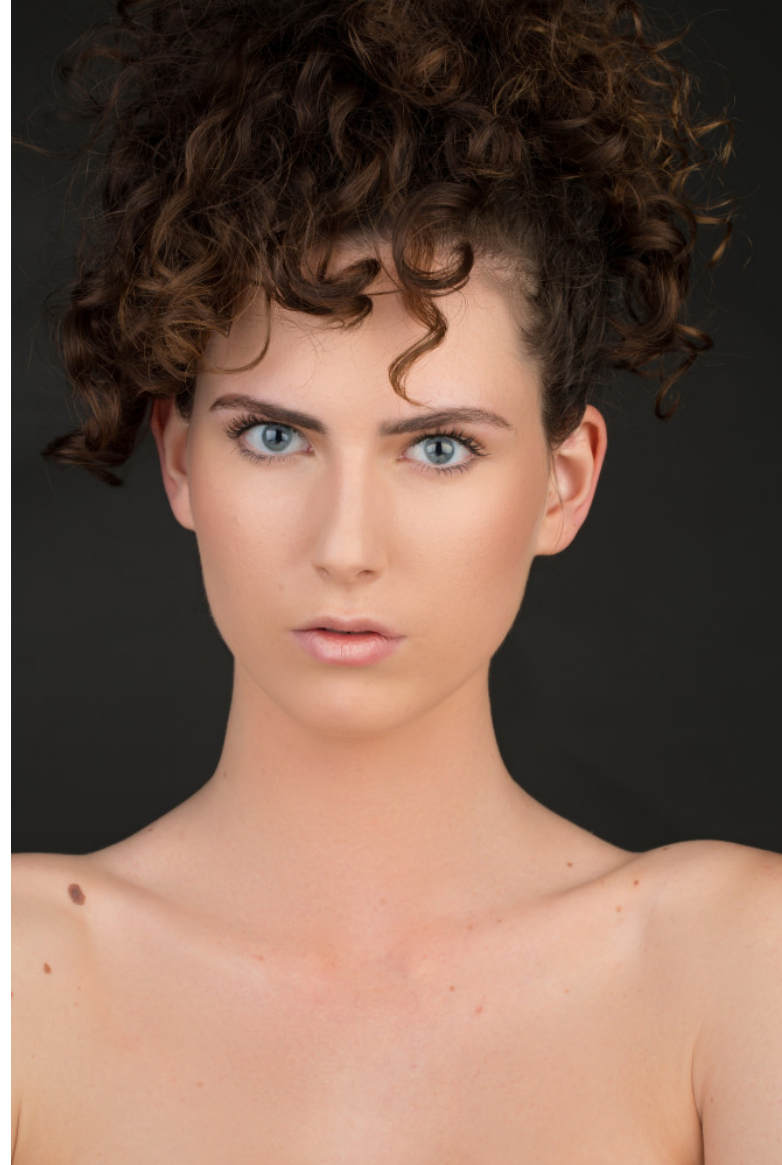

PRIVILEGE

MODEL AGENCY

JESSICA P

Height: 183cm / 6' 0" Bust: 86cm / 34" Waist: 66cm 26" Hips: 97cm / 38" Shoes: 40 EU / 9 US / 7 UK Hair: Brown Eyes: Blue

PRIVILEGE

MODEL AGENCY

JESSICA P

Height: 183cm / 6' 0" Bust: 86cm / 34" Waist: 66cm 26" Hips: 97cm / 38" Shoes: 40 EU / 9 US / 7 UK Hair: Brown Eyes: Blue

PRIVILEGE
MODEL AGENCY

JESSICA P

Height: 183cm / 6' 0" Bust: 86cm / 34" Waist: 66cm 26" Hips: 97cm / 38" Shoes: 40 EU / 9 US / 7 UK Hair: Brown Eyes: Blue