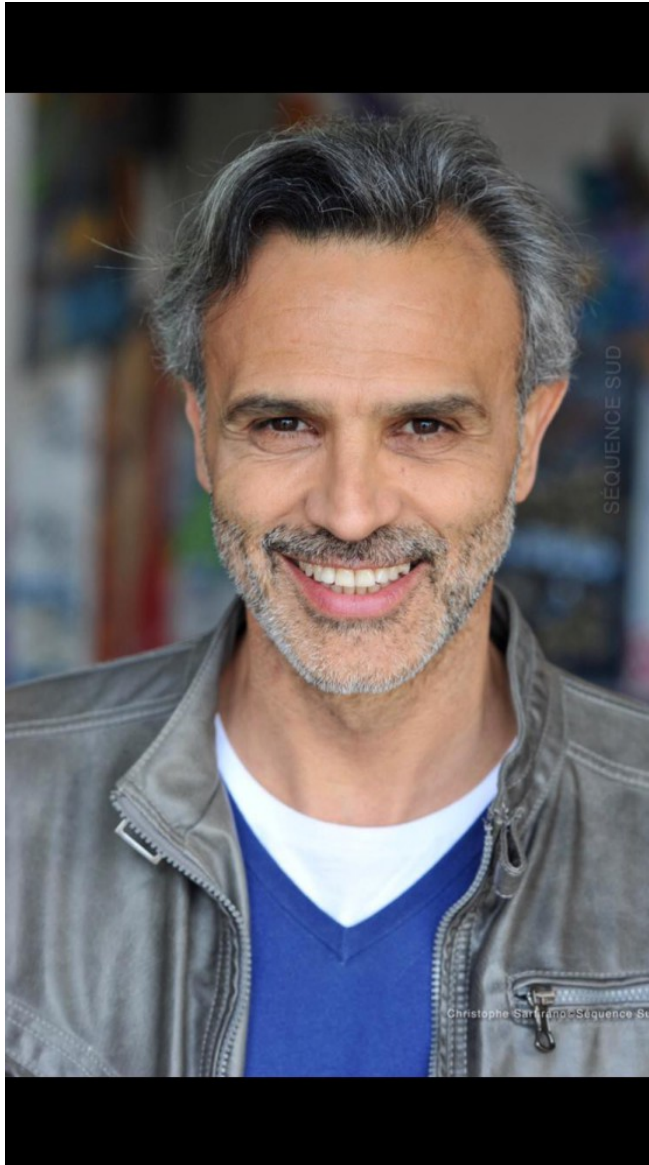

PRIVILEGE

MODEL AGENCY

CHRISTOPHE S

Height: 185cm / 6' 1" Chest: 106cm / 41½" Waist: 83cm 32½" Hips: 100cm / 39½" Shoes: 43 EU / 9 US / 8.5 UK Hair: Grey Eyes: Brown

PRIVILEGE

MODEL AGENCY

CHRISTOPHE S

Height: 185cm / 6' 1" Chest: 106cm / 41½" Waist: 83cm 32½" Hips: 100cm / 39½" Shoes: 43 EU / 9 US / 8.5 UK Hair: Grey Eyes: Brown

PRIVILEGE

MODEL AGENCY

CHRISTOPHE S

Height: 185cm / 6' 1" Chest: 106cm / 41½" Waist: 83cm 32½" Hips: 100cm / 39½" Shoes: 43 EU / 9 US / 8.5 UK Hair: Grey Eyes: Brown