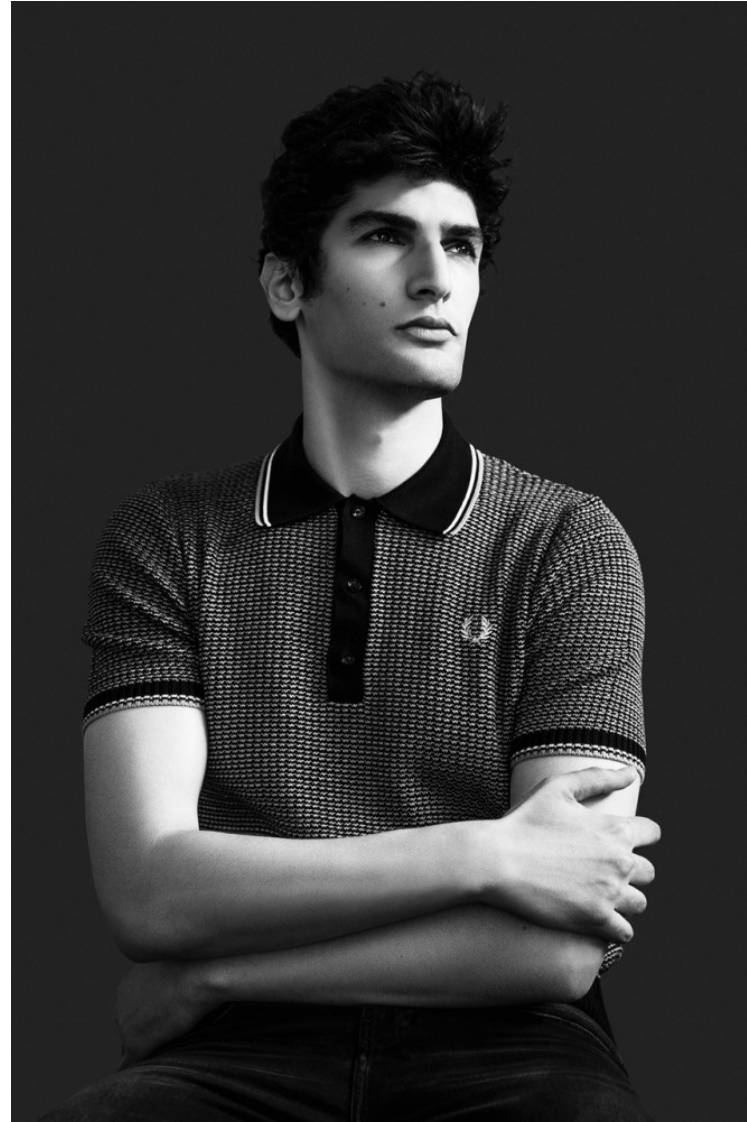

PRIVILEGE

MODEL AGENCY

ZOHER F

Height: 192cm / 6' 3½" Chest: 106cm / 41½" Waist: 91cm 36" Hips: 108cm / 42½" Shoes: 44 EU / 10 US / 9.5 UK Hair: Black Eyes: Brown

PRIVILEGE
MODEL AGENCY

ZOHER F

Height: 192cm / 6' 3½" Chest: 106cm / 41½" Waist: 91cm 36" Hips: 108cm / 42½" Shoes: 44 EU / 10 US / 9.5 UK Hair: Black Eyes: Brown

PRIVILEGE
MODEL AGENCY

ZOHER F

Height: 192cm / 6' 3½" Chest: 106cm / 41½" Waist: 91cm 36" Hips: 108cm / 42½" Shoes: 44 EU / 10 US / 9.5 UK Hair: Black Eyes: Brown