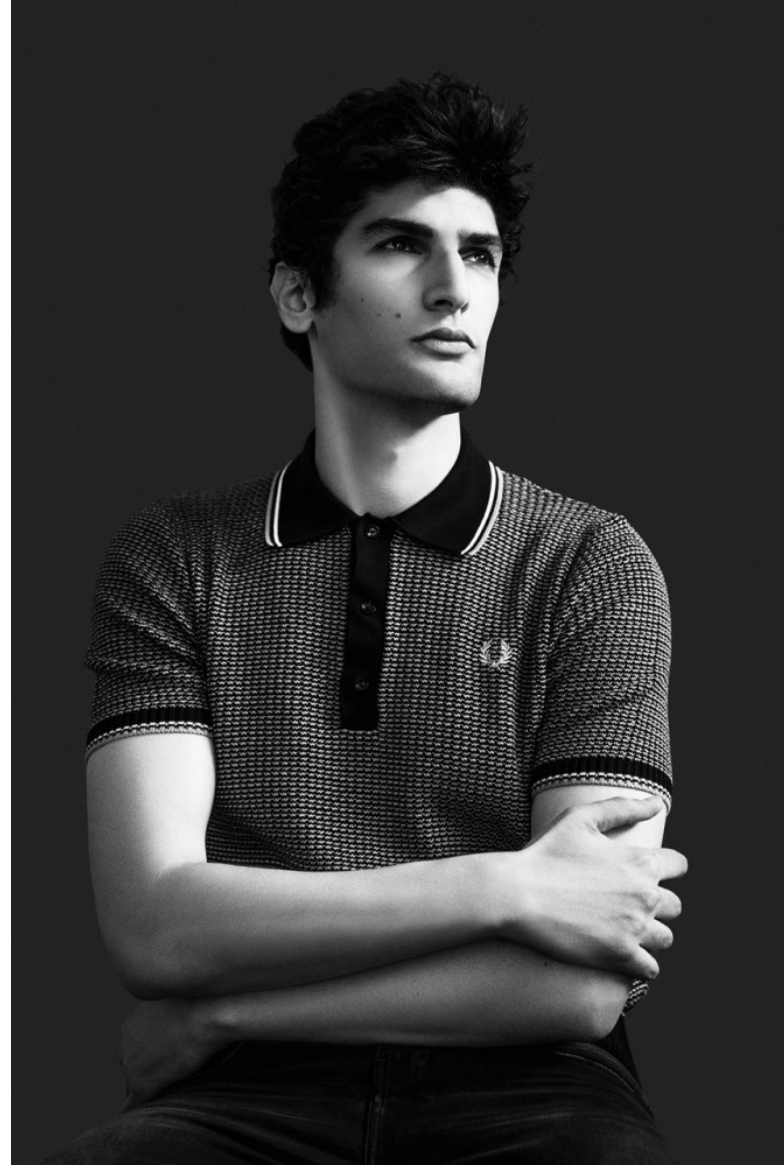

PRIVILEGE

MODEL AGENCY

ZOHER F

Height: 192cm / 6' 3½" Chest: 99cm / 39" Waist: 83cm 32½" Hips: 102cm / 40" Shoes: 44 EU / 10 US / 9.5 UK Hair: Red Eyes: Hazel

PRIVILEGE

MODEL AGENCY

ZOHER F

Height: 192cm / 6' 3½" Chest: 99cm / 39" Waist: 83cm 32½" Hips: 102cm / 40" Shoes: 44 EU / 10 US / 9.5 UK Hair: Red Eyes: Hazel

PRIVILEGE
MODEL AGENCY

ZOHER F

Height: 192cm / 6' 3½" Chest: 99cm / 39" Waist: 83cm 32½" Hips: 102cm / 40" Shoes: 44 EU / 10 US / 9.5 UK Hair: Red Eyes: Hazel