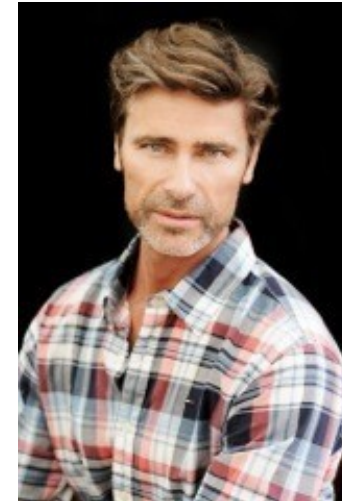

**PRIVILEGE**  
MODEL AGENCY

**CLAUDE C**

Height: 186cm / 6' 1"   Chest: 102cm / 40"   Waist: 83cm 32½"   Hips: 102cm / 40"   Hair: Grey   Eyes: Blue

**PRIVILEGE**  
MODEL AGENCY

**CLAUDE C**

Height: 186cm / 6' 1"    Chest: 102cm / 40"    Waist: 83cm 32½"    Hips: 102cm / 40"    Hair: Grey    Eyes: Blue