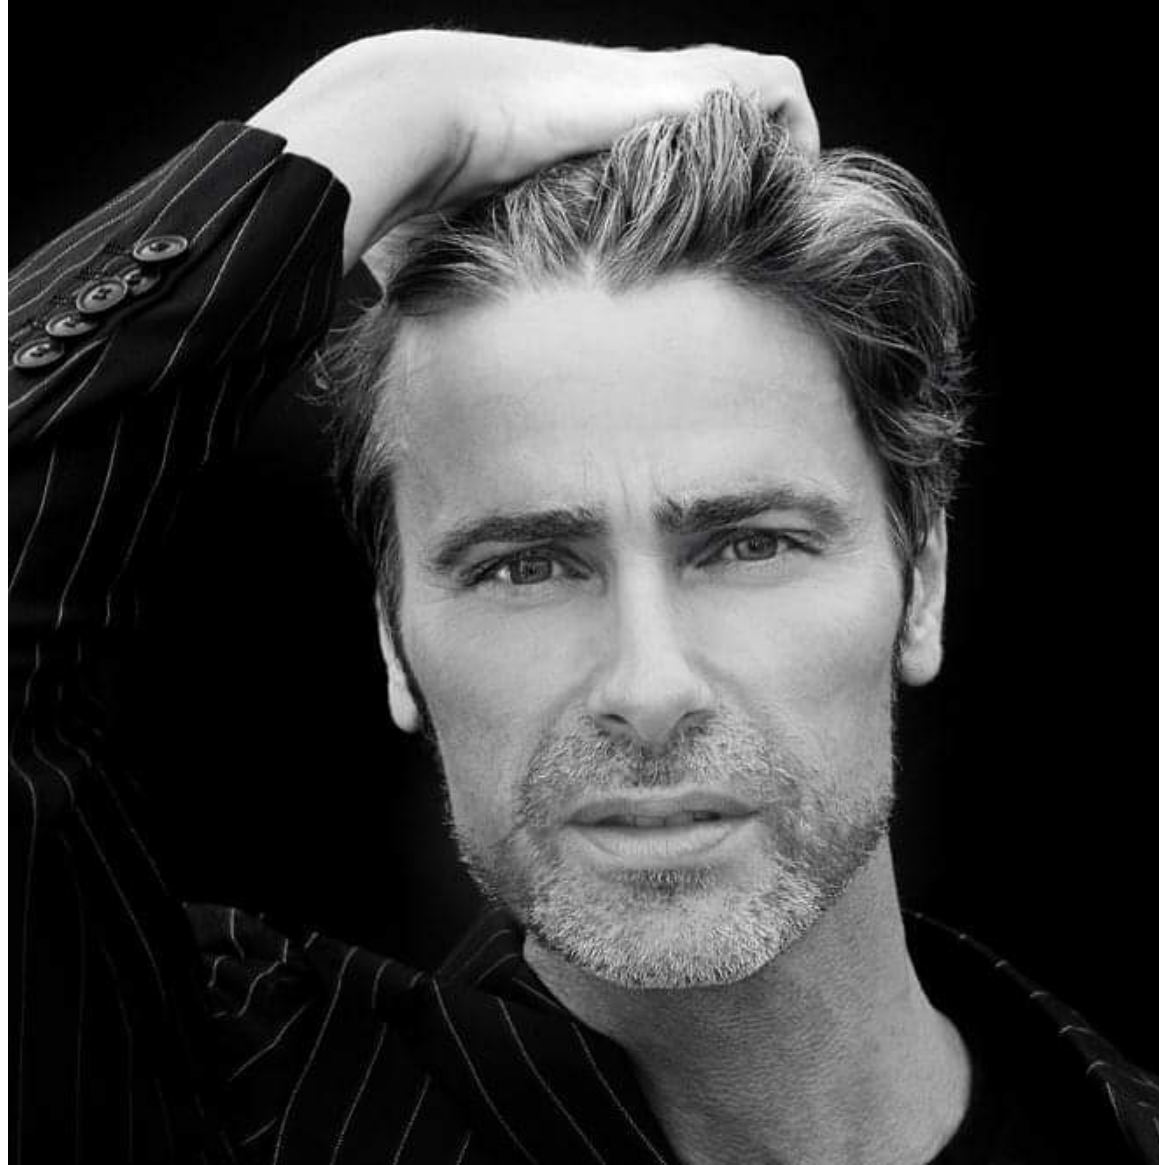

**PRIVILEGE**  
MODEL AGENCY

**CLAUDE C**

Height: 186cm / 6' 1"   Chest: 102cm / 40"   Waist: 83cm 32½"   Hips: 102cm / 40"   Hair: Grey   Eyes: Blue

**PRIVILEGE**  
MODEL AGENCY

**CLAUDE C**

Height: 186cm / 6' 1"    Chest: 102cm / 40"    Waist: 83cm 32½"    Hips: 102cm / 40"    Hair: Grey    Eyes: Blue

## CLAUDE C

Height: 186cm / 6' 1" Chest: 102cm / 40" Waist: 83cm 32½" Hips: 102cm / 40" Hair: Grey Eyes: Blue