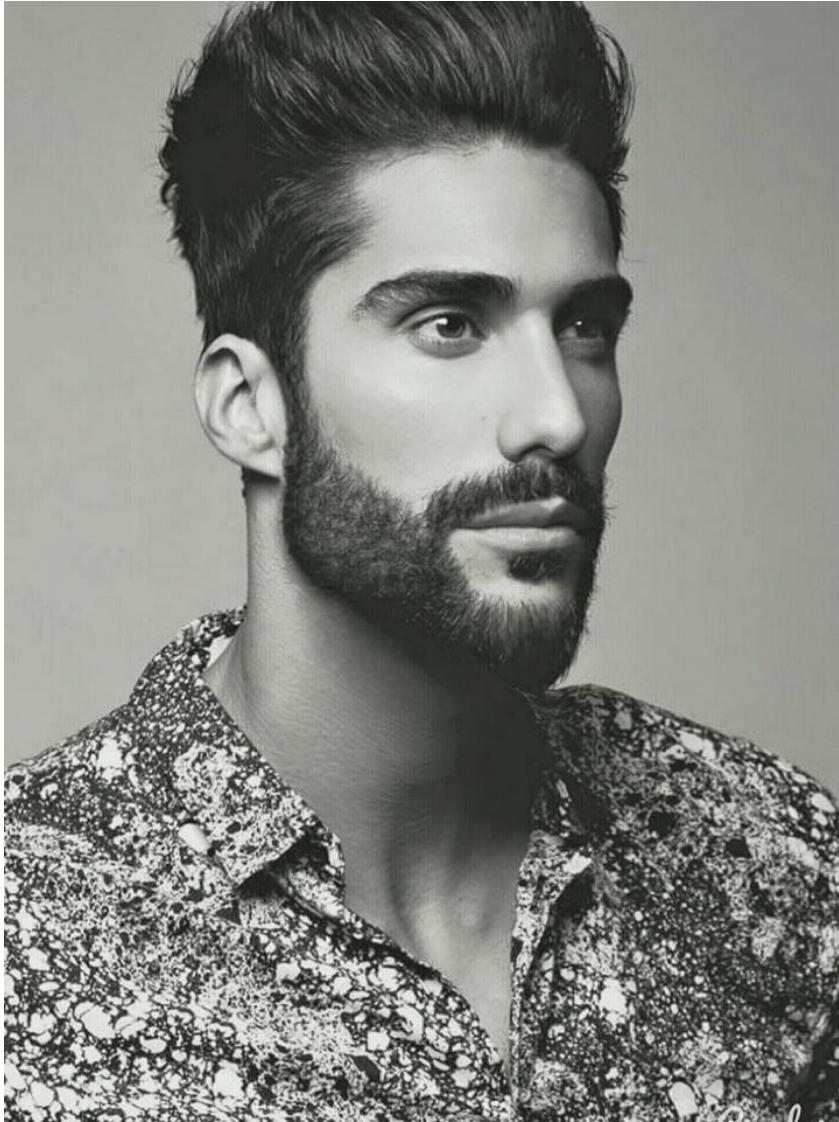

PRIVILEGE
MODEL AGENCY

ANTHONY A

Height: 186cm / 6' 1" Chest: 96cm / 38" Waist: 80cm / 31½" Hips: 92cm / 36" Shoes: 43EU / 9US / 8.5UK Hair: Blond Eyes: Blue

PRIVILEGE
MODEL AGENCY

ANTHONY A

Height: 186cm / 6' 1" Chest: 96cm / 38" Waist: 80cm / 31½" Hips: 92cm / 36" Shoes: 43EU / 9US / 8.5UK Hair: Blond Eyes: Blue

ANTHONY A

Height: 186cm / 6' 1" Chest: 96cm / 38" Waist: 80cm / 31½" Hips: 92cm / 36" Shoes: 43EU / 9US / 8.5UK Hair: Blond Eyes: Blue

PRIVILEGE

MODEL AGENCY

ANTHONY A

Height: 186cm / 6' 1" Chest: 96cm / 38" Waist: 80cm / 31½" Hips: 92cm / 36" Shoes: 43EU / 9US / 8.5UK Hair: Blond Eyes: Blue

PRIVILEGE
MODEL AGENCY

ANTHONY A

Height: 186cm / 6' 1" Chest: 96cm / 38" Waist: 80cm / 31½" Hips: 92cm / 36" Shoes: 43EU / 9US / 8.5UK Hair: Blond Eyes: Blue